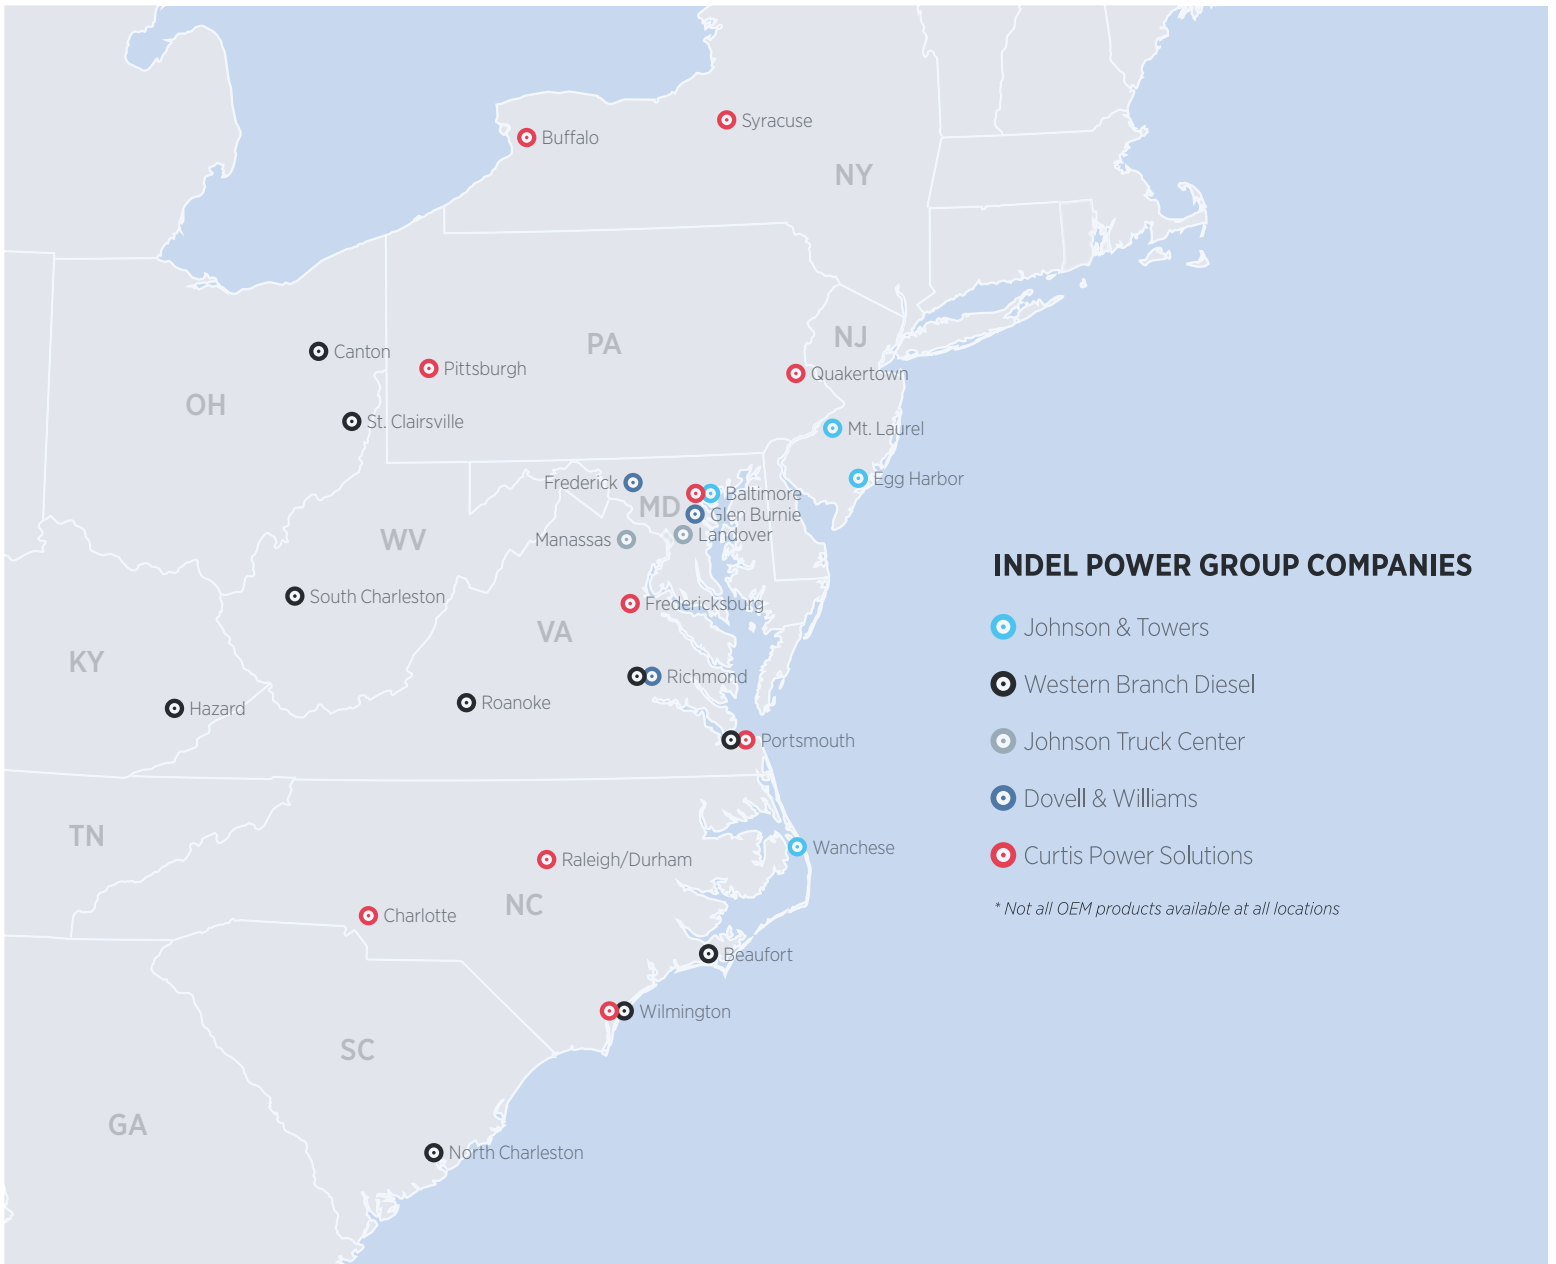

INDEL
POWER GROUP

Indel Power Group, LLC is a holding company for Johnson & Towers, Western Branch Diesel, Johnson Truck Center, Dovell & Williams, and Curtis Power Solutions.

Indel Power Group companies operate out of 20+ locations throughout New Jersey, New York, Pennsylvania, Maryland, Virginia, West Virginia, Ohio, Kentucky, North Carolina, and South Carolina. These locations supply sales and service for engines, powertrains, and related components to the on-highway, power-generation, oil/gas, construction & industrial, mining & quarry, and marine markets. The company's 640+ team members include over 275 highly trained service technicians.